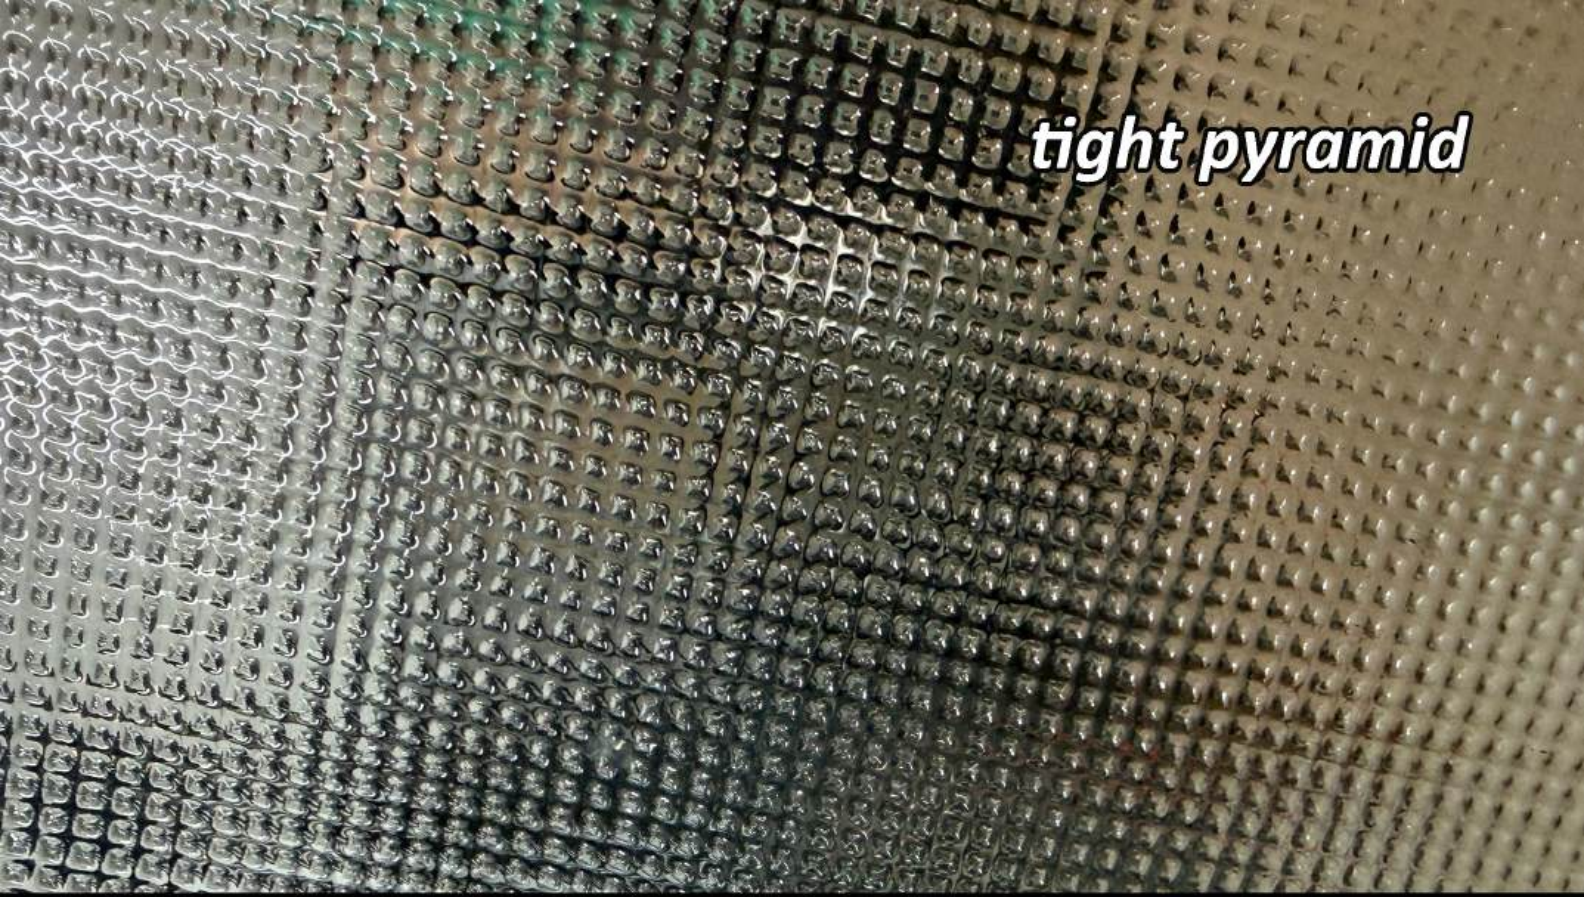

tight pyramid