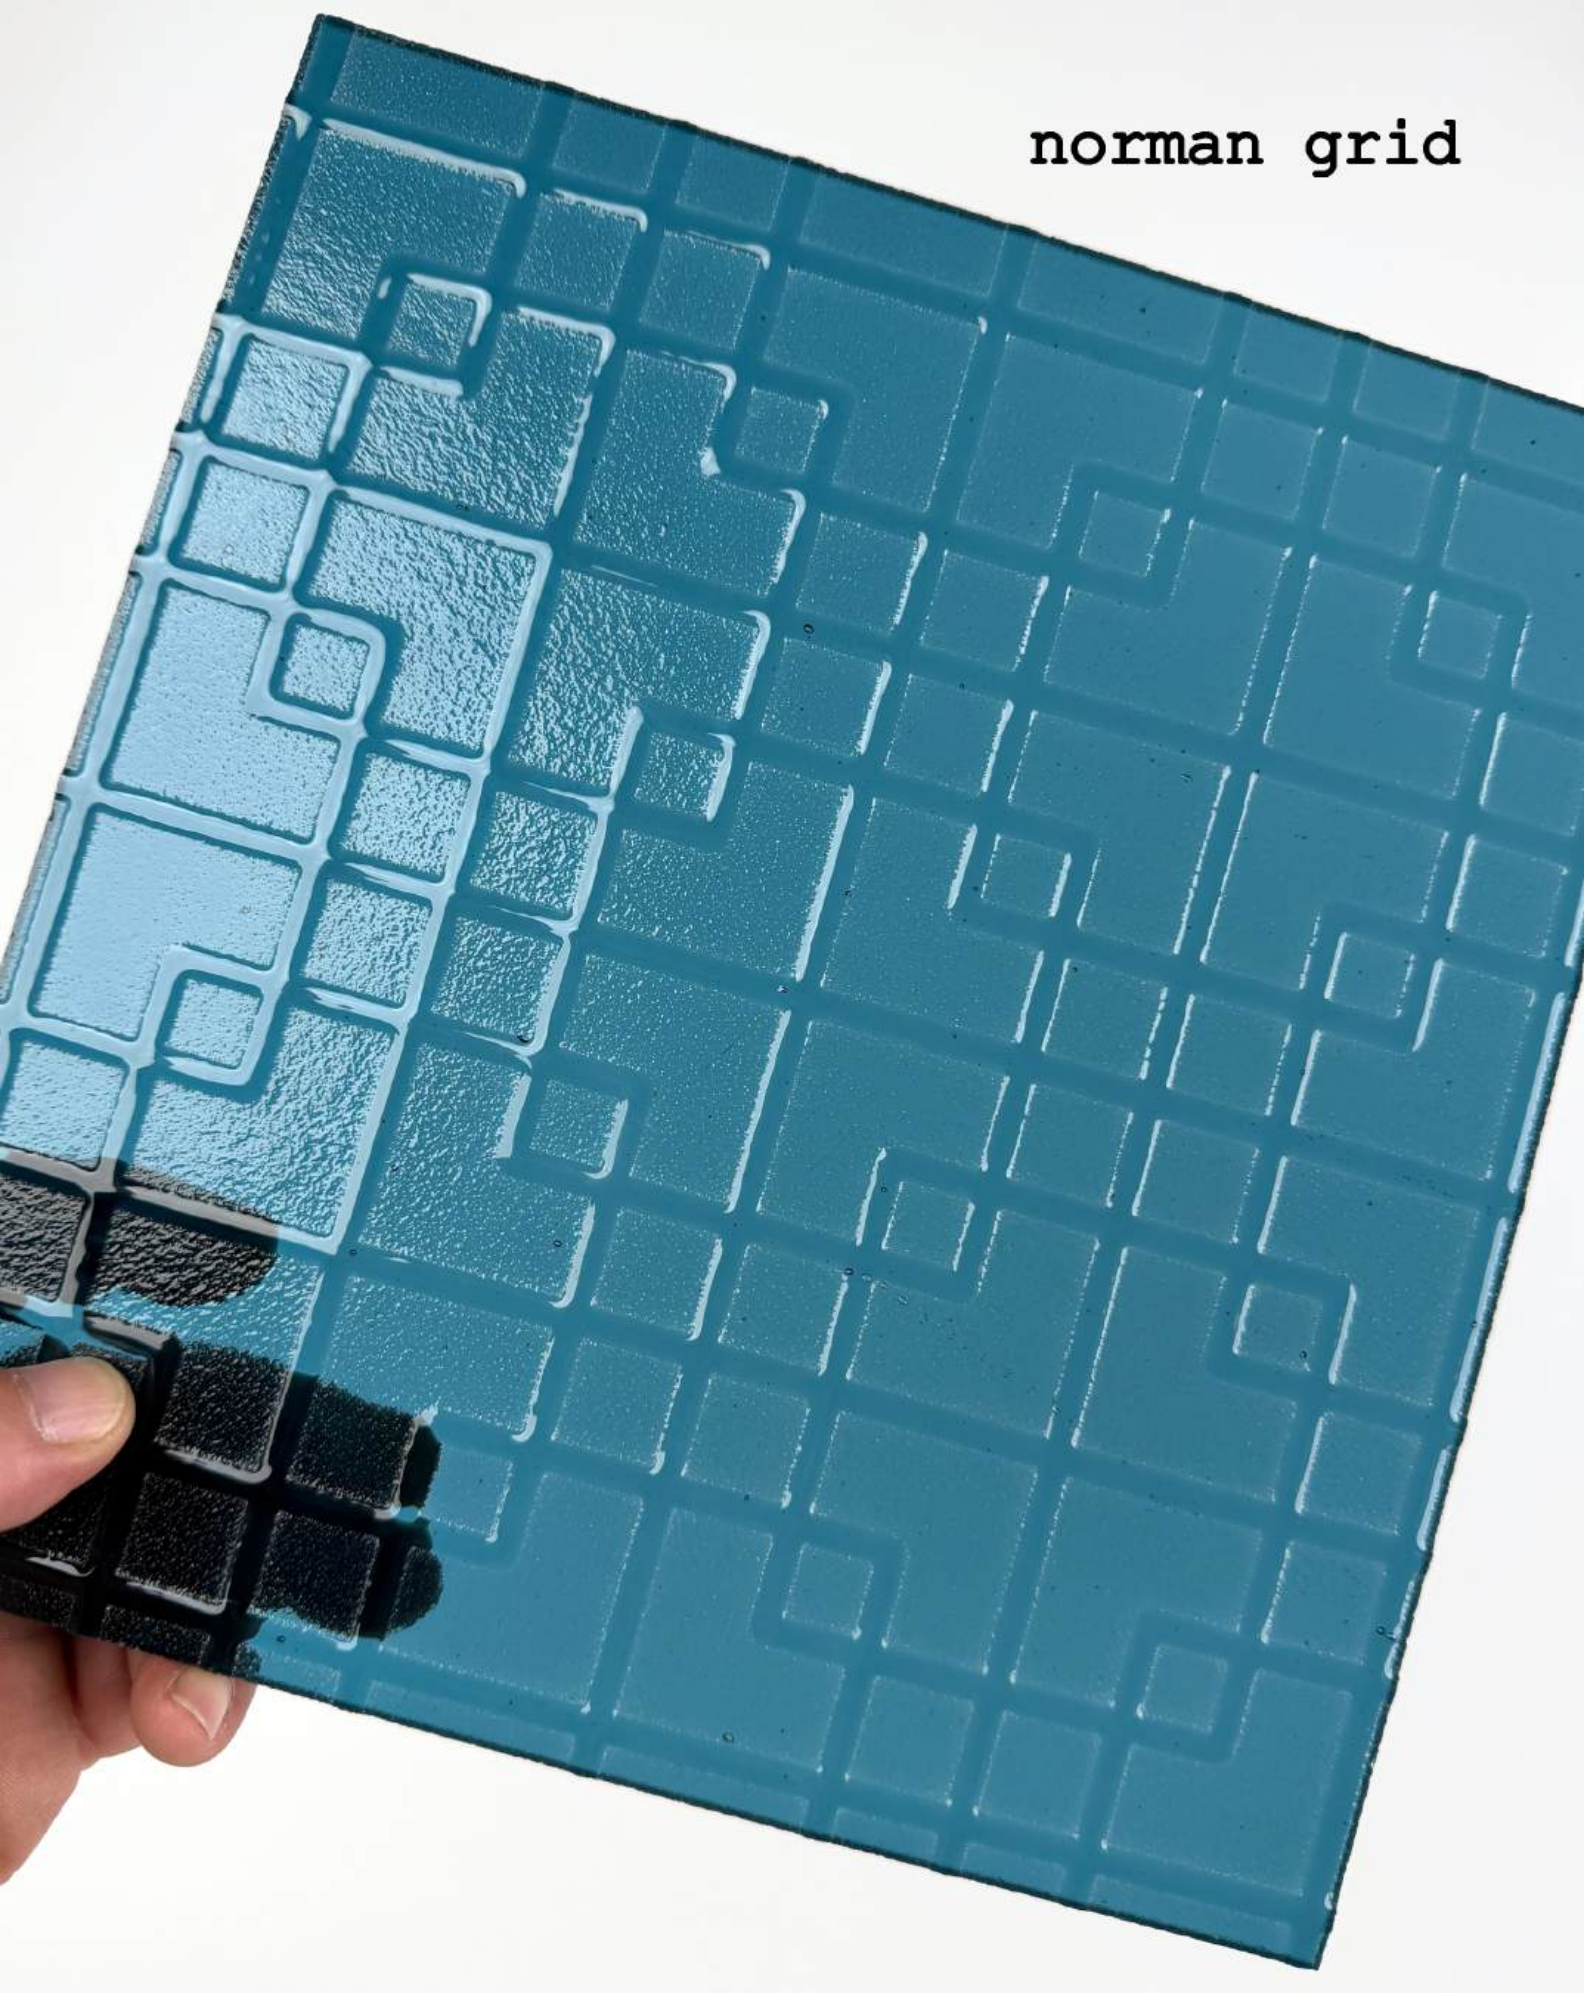

norman grid