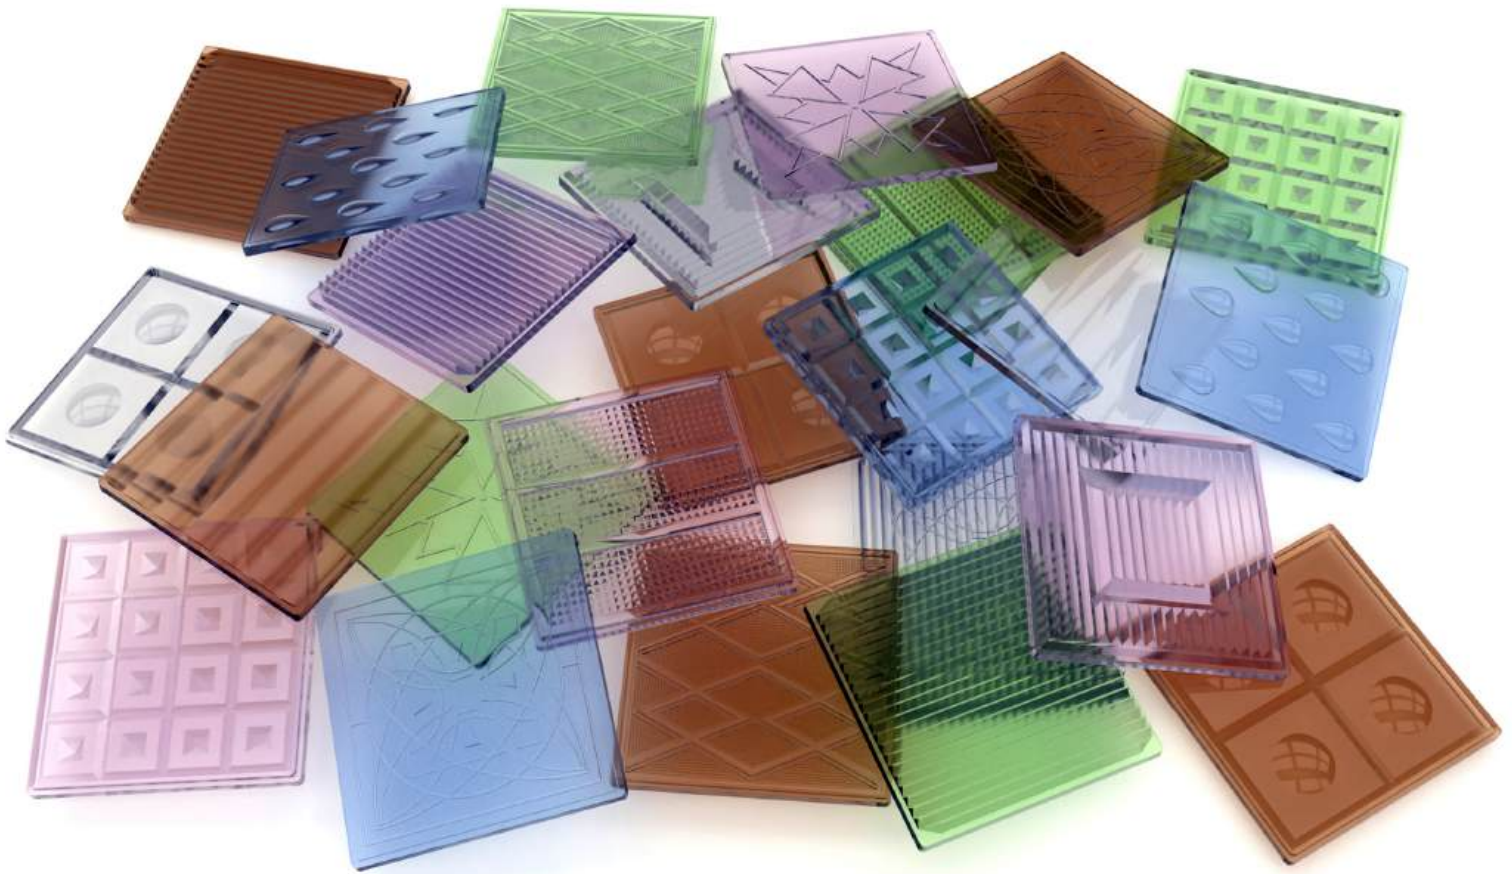

P R I S M

www.prismglasscompany.com

Prism glass is a transparent and translucent architectural glass used to re-direct light through refraction. All of the types of glass we create and manufacture are unique. Our goal is to also make our glass stand-out in their environments and enhance the space it inhabits; allowing for multiple hybrid options. The patterns and styles harmonize with any design preference through traditional, historic, and contemporary architecture. Our glass products are made for custom size glass panes and generally 3mm, 6mm, and 9mm thickness.

SKY BLOSSOM
RESTAURANT & BAR
OPEN: 11 AM - 11 PM
LUNCH: 11 AM - 2 PM
DINNER: 3 PM - 9:30 PM
HAPPY HOUR

VINTAGE. HISTORIC. RESTORATION

Our pressed tiles are created using a restored original press from the 1800's. The process involves gathering the glass, lowering it into the mold, and pressing it to the desired form and shape. Many of our molds are original transom window and sidewalk tiles from the 1800's. We also have the ability to produce custom fabricated molds.

PRESSED TILES

WAVY

FLW
A 3-WAY Luxfer Type 'X'

We press 5 distinct styles of historic 4" tiles which include the original FLW, Raindrops, Atomic Star, Wave Ribbed, and Flat Face. We also press 5 unique designs of 4" tile designs including Pitzer, Halo, Tribute, Diamond, and Royal. There are many hybrid versions of these tiles. 5" sidewalk tiles are shown below. We fabricate custom molds for custom tile designs.